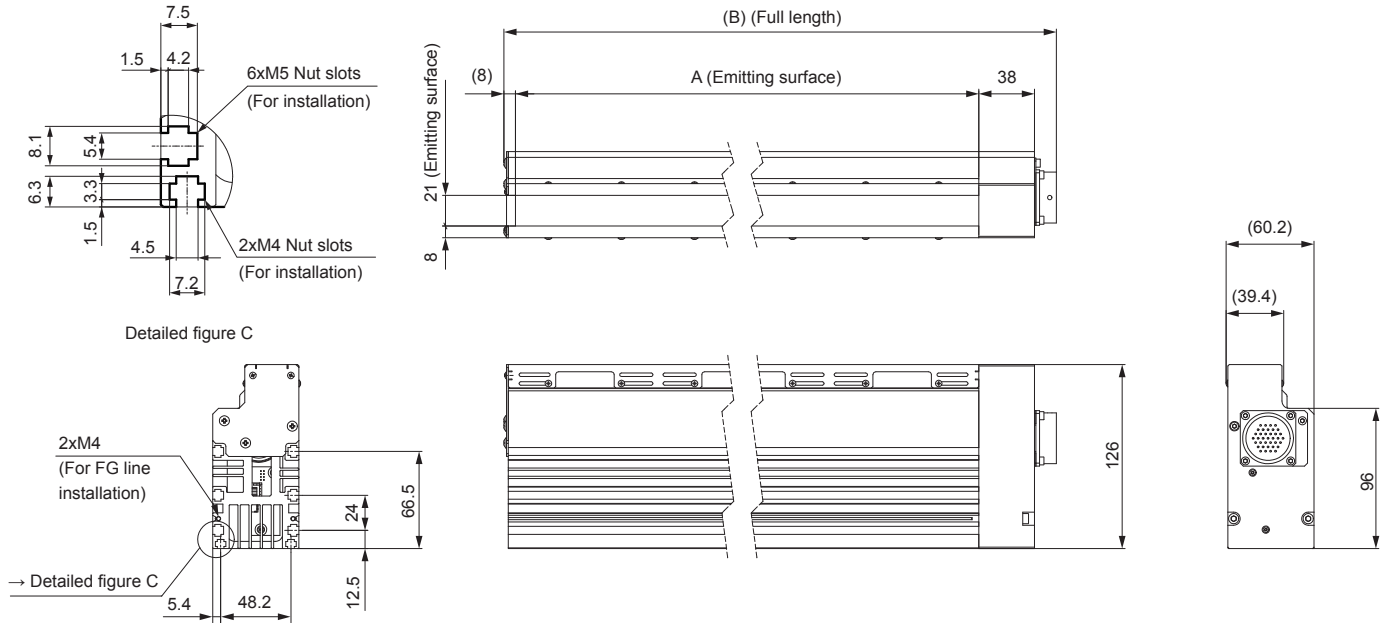

Dimensions (mm)

- For the emitting surface length of 100 to 1,500mm

- For the emitting surface length of 1,600 to 3,000mm

For sizes 1,600 mm (emitting surface) or longer, a cable comes out of each end of the Light Unit.

		Model name	A (Emitting surface)	B (Full length)			Model name	A (Emitting surface)	B (Full length)
Standard products		LNLP-100SW	100	161	Special orders		LNLP-1600SW	1,600	1,706
		LNLP-200SW	200	261			LNLP-1700SW	1,700	1,806
		LNLP-300SW	300	361			LNLP-1800SW	1,800	1,906
		LNLP-400SW	400	461			LNLP-1900SW	1,900	2,006
		LNLP-500SW	500	561			LNLP-2000SW	2,000	2,106
		LNLP-600SW	600	661			LNLP-2100SW	2,100	2,206
		LNLP-700SW	700	761			LNLP-2200SW	2,200	2,306
		LNLP-800SW	800	861			LNLP-2300SW	2,300	2,406
		LNLP-900SW	900	961			LNLP-2400SW	2,400	2,506
		LNLP-1000SW	1,000	1,061			LNLP-2500SW	2,500	2,606
Special orders		LNLP-1100SW	1,100	1,161		LNLP-2600SW	2,600	2,706	
		LNLP-1200SW	1,200	1,261		LNLP-2700SW	2,700	2,806	
		LNLP-1300SW	1,300	1,361		LNLP-2800SW	2,800	2,906	
		LNLP-1400SW	1,400	1,461		LNLP-2900SW	2,900	3,006	
		LNLP-1500SW	1,500	1,561		LNLP-3000SW	3,000	3,106	