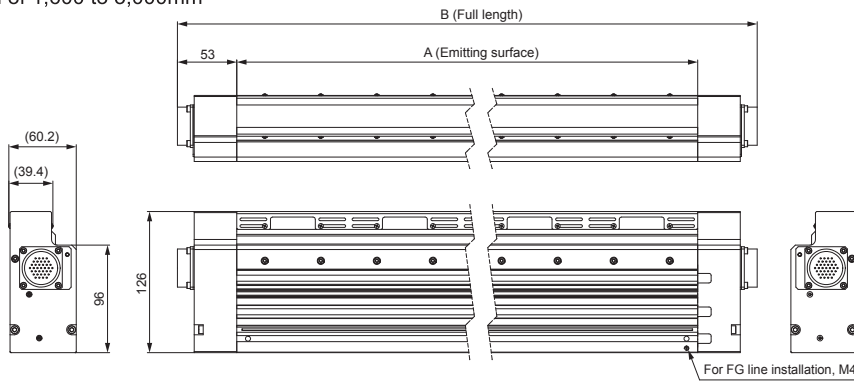

Dimensions (mm)

- For the emitting surface length of 100 to 1,500mm

- For the emitting surface length of 1,600 to 3,000mm

For sizes 1,600 mm (emitting surface) or longer, a cable comes out of each end of the Light Unit.

		Model name	A (Emitting surface)	B (Full length)			Model name	A (Emitting surface)	B (Full length)
Standard products		LNLP-100SW	100	161	Special orders		LNLP-1600SW	1,600	1,706
		LNLP-200SW	200	261			LNLP-1700SW	1,700	1,806
		LNLP-300SW	300	361			LNLP-1800SW	1,800	1,906
		LNLP-400SW	400	461			LNLP-1900SW	1,900	2,006
		LNLP-500SW	500	561			LNLP-2000SW	2,000	2,106
		LNLP-600SW	600	661			LNLP-2100SW	2,100	2,206
		LNLP-700SW	700	761			LNLP-2200SW	2,200	2,306
		LNLP-800SW	800	861			LNLP-2300SW	2,300	2,406
		LNLP-900SW	900	961			LNLP-2400SW	2,400	2,506
		LNLP-1000SW	1,000	1,061			LNLP-2500SW	2,500	2,606
Special orders		LNLP-1100SW	1,100	1,161		LNLP-2600SW	2,600	2,706	
		LNLP-1200SW	1,200	1,261		LNLP-2700SW	2,700	2,806	
		LNLP-1300SW	1,300	1,361		LNLP-2800SW	2,800	2,906	
		LNLP-1400SW	1,400	1,461		LNLP-2900SW	2,900	3,006	
		LNLP-1500SW	1,500	1,561		LNLP-3000SW	3,000	3,106	