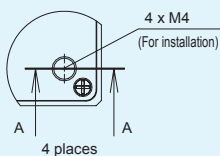

LFXV-300X100RD/SW/BL/IR860

LFXV-300X200RD/SW/BL/IR860

LFXV-300RD/SW/BL/IR860

Diagrams for 4 x M4 Installation Holes

● LFXV-50/75/100

● LFXV-150/200X100/200/300X100/300X200/300*

* Use together with the M4 mounting holes on the sides if securing a heavy lighting fixture.