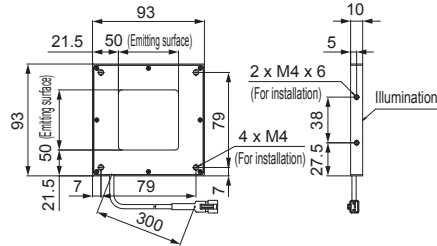

Dimensions (mm)

LFXV-25RD/SW/BL/IR860

LFXV-50RD/SW/BL/IR860

LFXV-75RD/SW/BL/IR860

LFXV-100RD/SW/BL/IR860

LFXV-150RD/SW/BL/IR860

LFXV-200X100RD/SW/BL/IR860

LFXV-200RD/SW/BL/IR860

LFXV-300X100RD/SW/BL/IR860

LFXV-300X200RD/SW/BL/IR860

LFXV-300RD/SW/BL/IR860

Diagrams for 4 x M4 Installation Holes

● LFXV-50/75/100

● LFXV-150/200X100/200/300X100/300X200/300*

* Use together with the M4 mounting holes on the sides if securing a heavy lighting fixture.