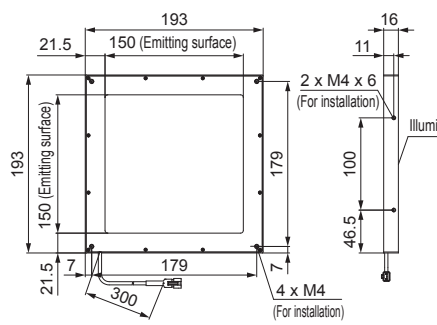

Dimensions (mm)

LFXV-25RD/SW/BL/IR860

LFXV-50RD/SW/BL/IR860

LFXV-75RD/SW/BL/IR860

LFXV-100RD/SW/BL/IR860

LFXV-150RD/SW/BL/IR860

LFXV-200X100RD/SW/BL/IR860

LFXV-200RD/SW/BL/IR860

LFXV-300X100RD/SW/BL/IR860

LFXV-300X200RD/SW/BL/IR860

LFXV-300RD/SW/BL/IR860

Diagrams for 4 x M4 Installation Holes

● LFXV-50/75/100

● LFXV-150/200X100/200/300X100/300X200/300*

* Use together with the M4 mounting holes on the sides if securing a heavy lighting fixture.