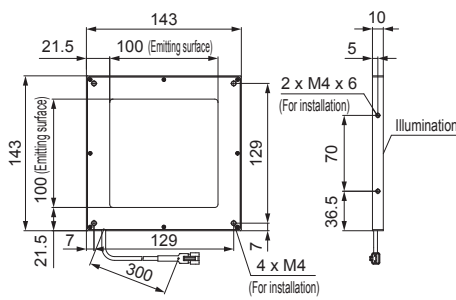

Dimensions (mm)

LFXV-25RD/SW/BL/IR860

LFXV-50RD/SW/BL/IR860

LFXV-75RD/SW/BL/IR860

LFXV-100RD/SW/BL/IR860

LFXV-150RD/SW/BL/IR860

LFXV-200X100RD/SW/BL/IR860

LFXV-200RD/SW/BL/IR860

LFXV-300X100RD/SW/BL/IR860

LFXV-300X200RD/SW/BL/IR860

LFXV-300RD/SW/BL/IR860

Diagrams for 4 x M4 Installation Holes

● LFXV-50/75/100

● LFXV-150/200X100/200/300X100/300X200/300*

* Use together with the M4 mounting holes on the sides if securing a heavy lighting fixture.