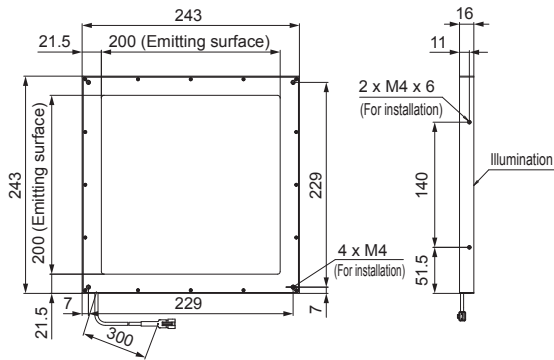

Dimensions (mm)

LFXV-25RD/SW/BL/IR860

LFXV-50RD/SW/BL/IR860

LFXV-75RD/SW/BL/IR860

LFXV-100RD/SW/BL/IR860

LFXV-150RD/SW/BL/IR860

LFXV-200X100RD/SW/BL/IR860

LFXV-200RD/SW/BL/IR860

LFXV-300X100RD/SW/BL/IR860

LFXV-300X200RD/SW/BL/IR860

LFXV-300RD/SW/BL/IR860

Diagrams for 4 x M4 Installation Holes

● LFXV-50/75/100

● LFXV-150/200X100/200/300X100/300X200/300*

* Use together with the M4 mounting holes on the sides if securing a heavy lighting fixture.