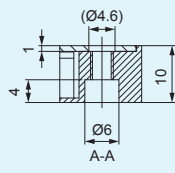

Dimensions (mm)

LFXV-25RD/SW/BL/IR860

LFXV-50RD/SW/BL/IR860

LFXV-75RD/SW/BL/IR860

LFXV-100RD/SW/BL/IR860

LFXV-150RD/SW/BL/IR860

LFXV-200X100RD/SW/BL/IR860

LFXV-200RD/SW/BL/IR860

LFXV-300X100RD/SW/BL/IR860

LFXV-300X200RD/SW/BL/IR860

LFXV-300RD/SW/BL/IR860

Diagrams for 4 x M4 Installation Holes

● LFXV-50/75/100

● LFXV-150/200X100/200/300X100/300X200/300*

* Use together with the M4 mounting holes on the sides if securing a heavy lighting fixture.