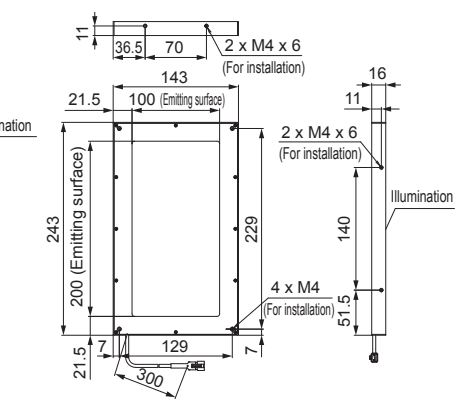

Dimensions (mm)

LFXV-25RD/SW/BL/IR860

LFXV-50RD/SW/BL/IR860

LFXV-75RD/SW/BL/IR860

LFXV-100RD/SW/BL/IR860

LFXV-150RD/SW/BL/IR860

LFXV-200X100RD/SW/BL/IR860

LFXV-200RD/SW/BL/IR860

LFXV-300X100RD/SW/BL/IR860

LFXV-300X200RD/SW/BL/IR860

LFXV-300RD/SW/BL/IR860

Diagrams for 4 x M4 Installation Holes

● LFXV-50/75/100

● LFXV-150/200X100/200/300X100/300X200/300*

* Use together with the M4 mounting holes on the sides if securing a heavy lighting fixture.