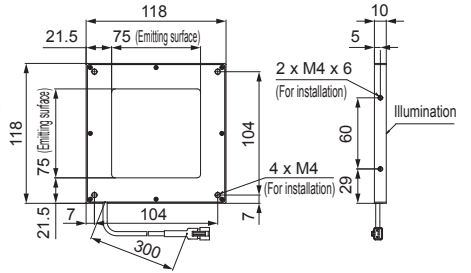

Dimensions (mm)

LFXV-25RD/SW/BL/IR860

LFXV-50RD/SW/BL/IR860

LFXV-75RD/SW/BL/IR860

LFXV-100RD/SW/BL/IR860

LFXV-150RD/SW/BL/IR860

LFXV-200X100RD/SW/BL/IR860

LFXV-200RD/SW/BL/IR860

LFXV-300X100RD/SW/BL/IR860

LFXV-300X200RD/SW/BL/IR860

LFXV-300RD/SW/BL/IR860

Diagrams for 4 x M4 Installation Holes

● LFXV-50/75/100

● LFXV-150/200X100/200/300X100/300X200/300*

* Use together with the M4 mounting holes on the sides if securing a heavy lighting fixture.