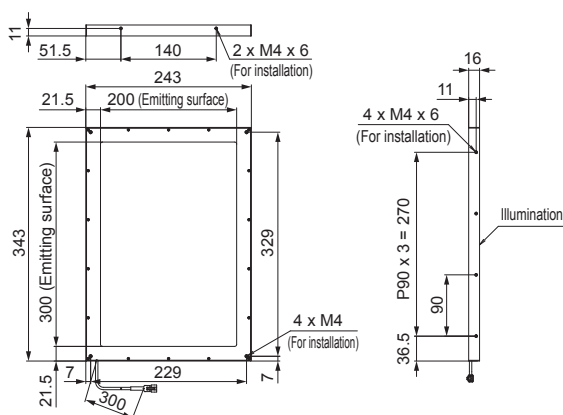

Dimensions (mm)

LFXV-25RD/SW/BL/IR860

LFXV-50RD/SW/BL/IR860

LFXV-75RD/SW/BL/IR860

LFXV-100RD/SW/BL/IR860

LFXV-150RD/SW/BL/IR860

LFXV-200X100RD/SW/BL/IR860

LFXV-200RD/SW/BL/IR860

LFXV-300X100RD/SW/BL/IR860

LFXV-300X200RD/SW/BL/IR860

LFXV-300RD/SW/BL/IR860

Diagrams for 4 x M4 Installation Holes

● LFXV-50/75/100

● LFXV-150/200X100/200/300X100/300X200/300*

* Use together with the M4 mounting holes on the sides if securing a heavy lighting fixture.