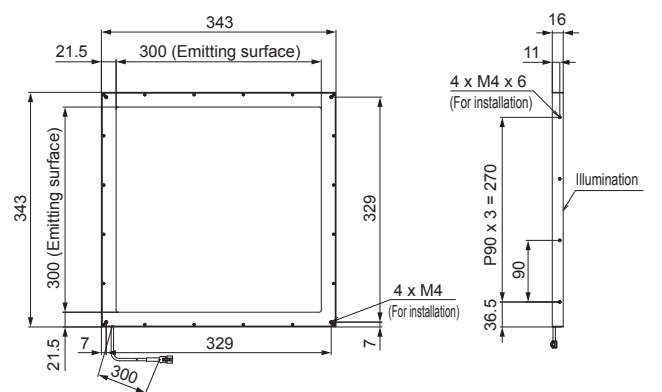

Dimensions (mm)

LFXV-25RD/SW/BL/IR860

LFXV-50RD/SW/BL/IR860

LFXV-75RD/SW/BL/IR860

LFXV-100RD/SW/BL/IR860

LFXV-150RD/SW/BL/IR860

LFXV-200X100RD/SW/BL/IR860

LFXV-200RD/SW/BL/IR860

LFXV-300X100RD/SW/BL/IR860

LFXV-300X200RD/SW/BL/IR860

LFXV-300RD/SW/BL/IR860

Diagrams for 4 x M4 Installation Holes

● LFXV-50/75/100

● LFXV-150/200X100/200/300X100/300X200/300*

* Use together with the M4 mounting holes on the sides if securing a heavy lighting fixture.