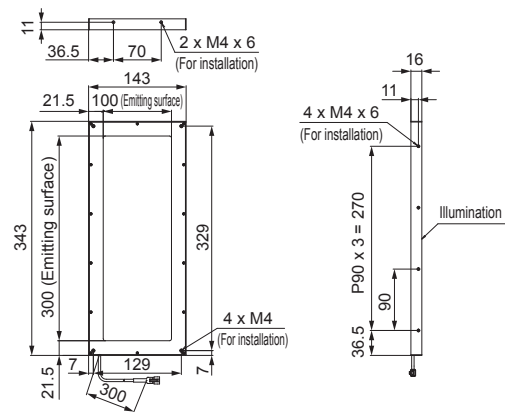

Dimensions (mm)

LFXV-25RD/SW/BL/IR860

LFXV-50RD/SW/BL/IR860

LFXV-75RD/SW/BL/IR860

LFXV-100RD/SW/BL/IR860

LFXV-150RD/SW/BL/IR860

LFXV-200X100RD/SW/BL/IR860

LFXV-200RD/SW/BL/IR860

LFXV-300X100RD/SW/BL/IR860

LFXV-300X200RD/SW/BL/IR860

LFXV-300RD/SW/BL/IR860

Diagrams for 4 x M4 Installation Holes

● LFXV-50/75/100

● LFXV-150/200X100/200/300X100/300X200/300*

* Use together with the M4 mounting holes on the sides if securing a heavy lighting fixture.