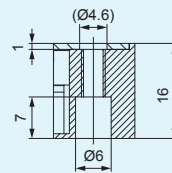

Dimensions (mm)

LFXV-25RD/SW/BL/IR860

LFXV-50RD/SW/BL/IR860

LFXV-75RD/SW/BL/IR860

LFXV-100RD/SW/BL/IR860

LFXV-150RD/SW/BL/IR860

LFXV-200X100RD/SW/BL/IR860

LFXV-200RD/SW/BL/IR860

LFXV-300X100RD/SW/BL/IR860

LFXV-300X200RD/SW/BL/IR860

LFXV-300RD/SW/BL/IR860

Diagrams for 4 x M4 Installation Holes

● LFXV-50/75/100

● LFXV-150/200X100/200/300X100/300X200/300*

* Use together with the M4 mounting holes on the sides if securing a heavy lighting fixture.