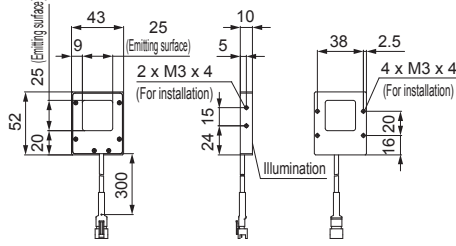

Dimensions (mm)

LFXV-25RD/SW/BL/IR860

LFXV-50RD/SW/BL/IR860

LFXV-75RD/SW/BL/IR860

LFXV-100RD/SW/BL/IR860

LFXV-150RD/SW/BL/IR860

LFXV-200X100RD/SW/BL/IR860

LFXV-200RD/SW/BL/IR860

LFXV-300X100RD/SW/BL/IR860

LFXV-300X200RD/SW/BL/IR860

LFXV-300RD/SW/BL/IR860

Diagrams for 4 x M4 Installation Holes

● LFXV-50/75/100

● LFXV-150/200X100/200/300X100/300X200/300*

* Use together with the M4 mounting holes on the sides if securing a heavy lighting fixture.